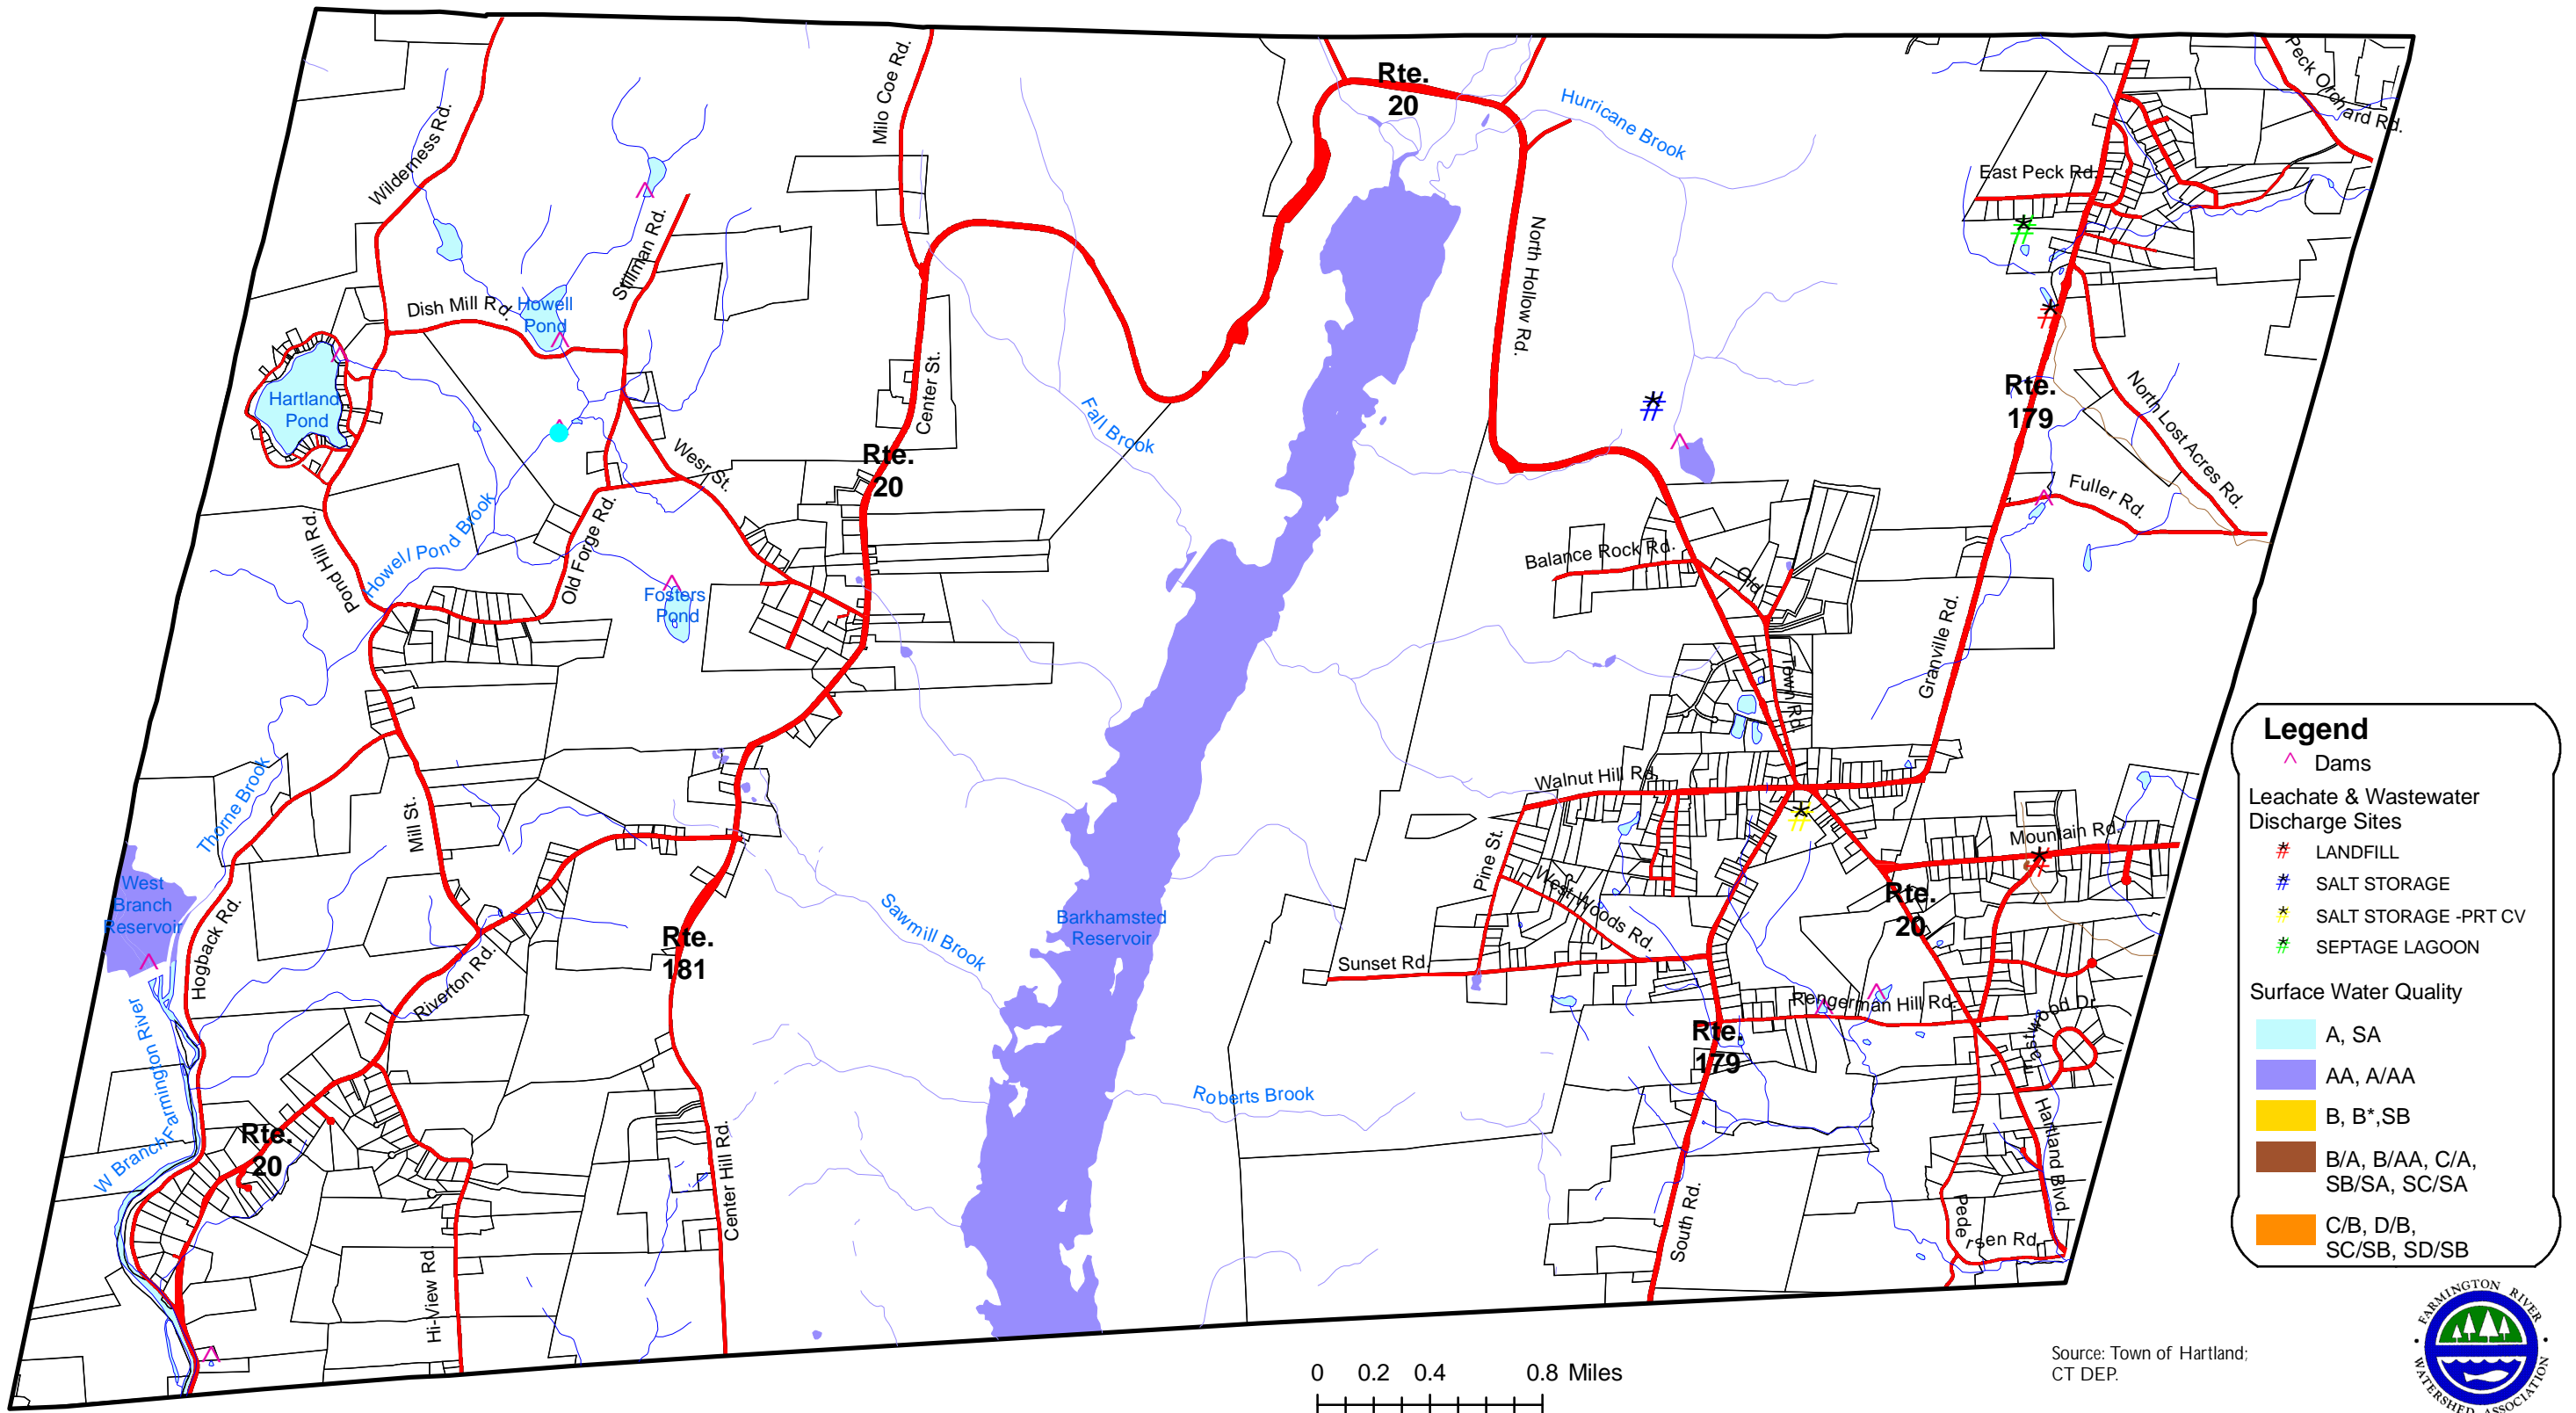

TOWN OF HARTLAND, CT
 Natural Resources Inventory
 Water quality, Dams & Leachate and Wastewater Discharge

Source: Town of Hartland;
 CT DEP.