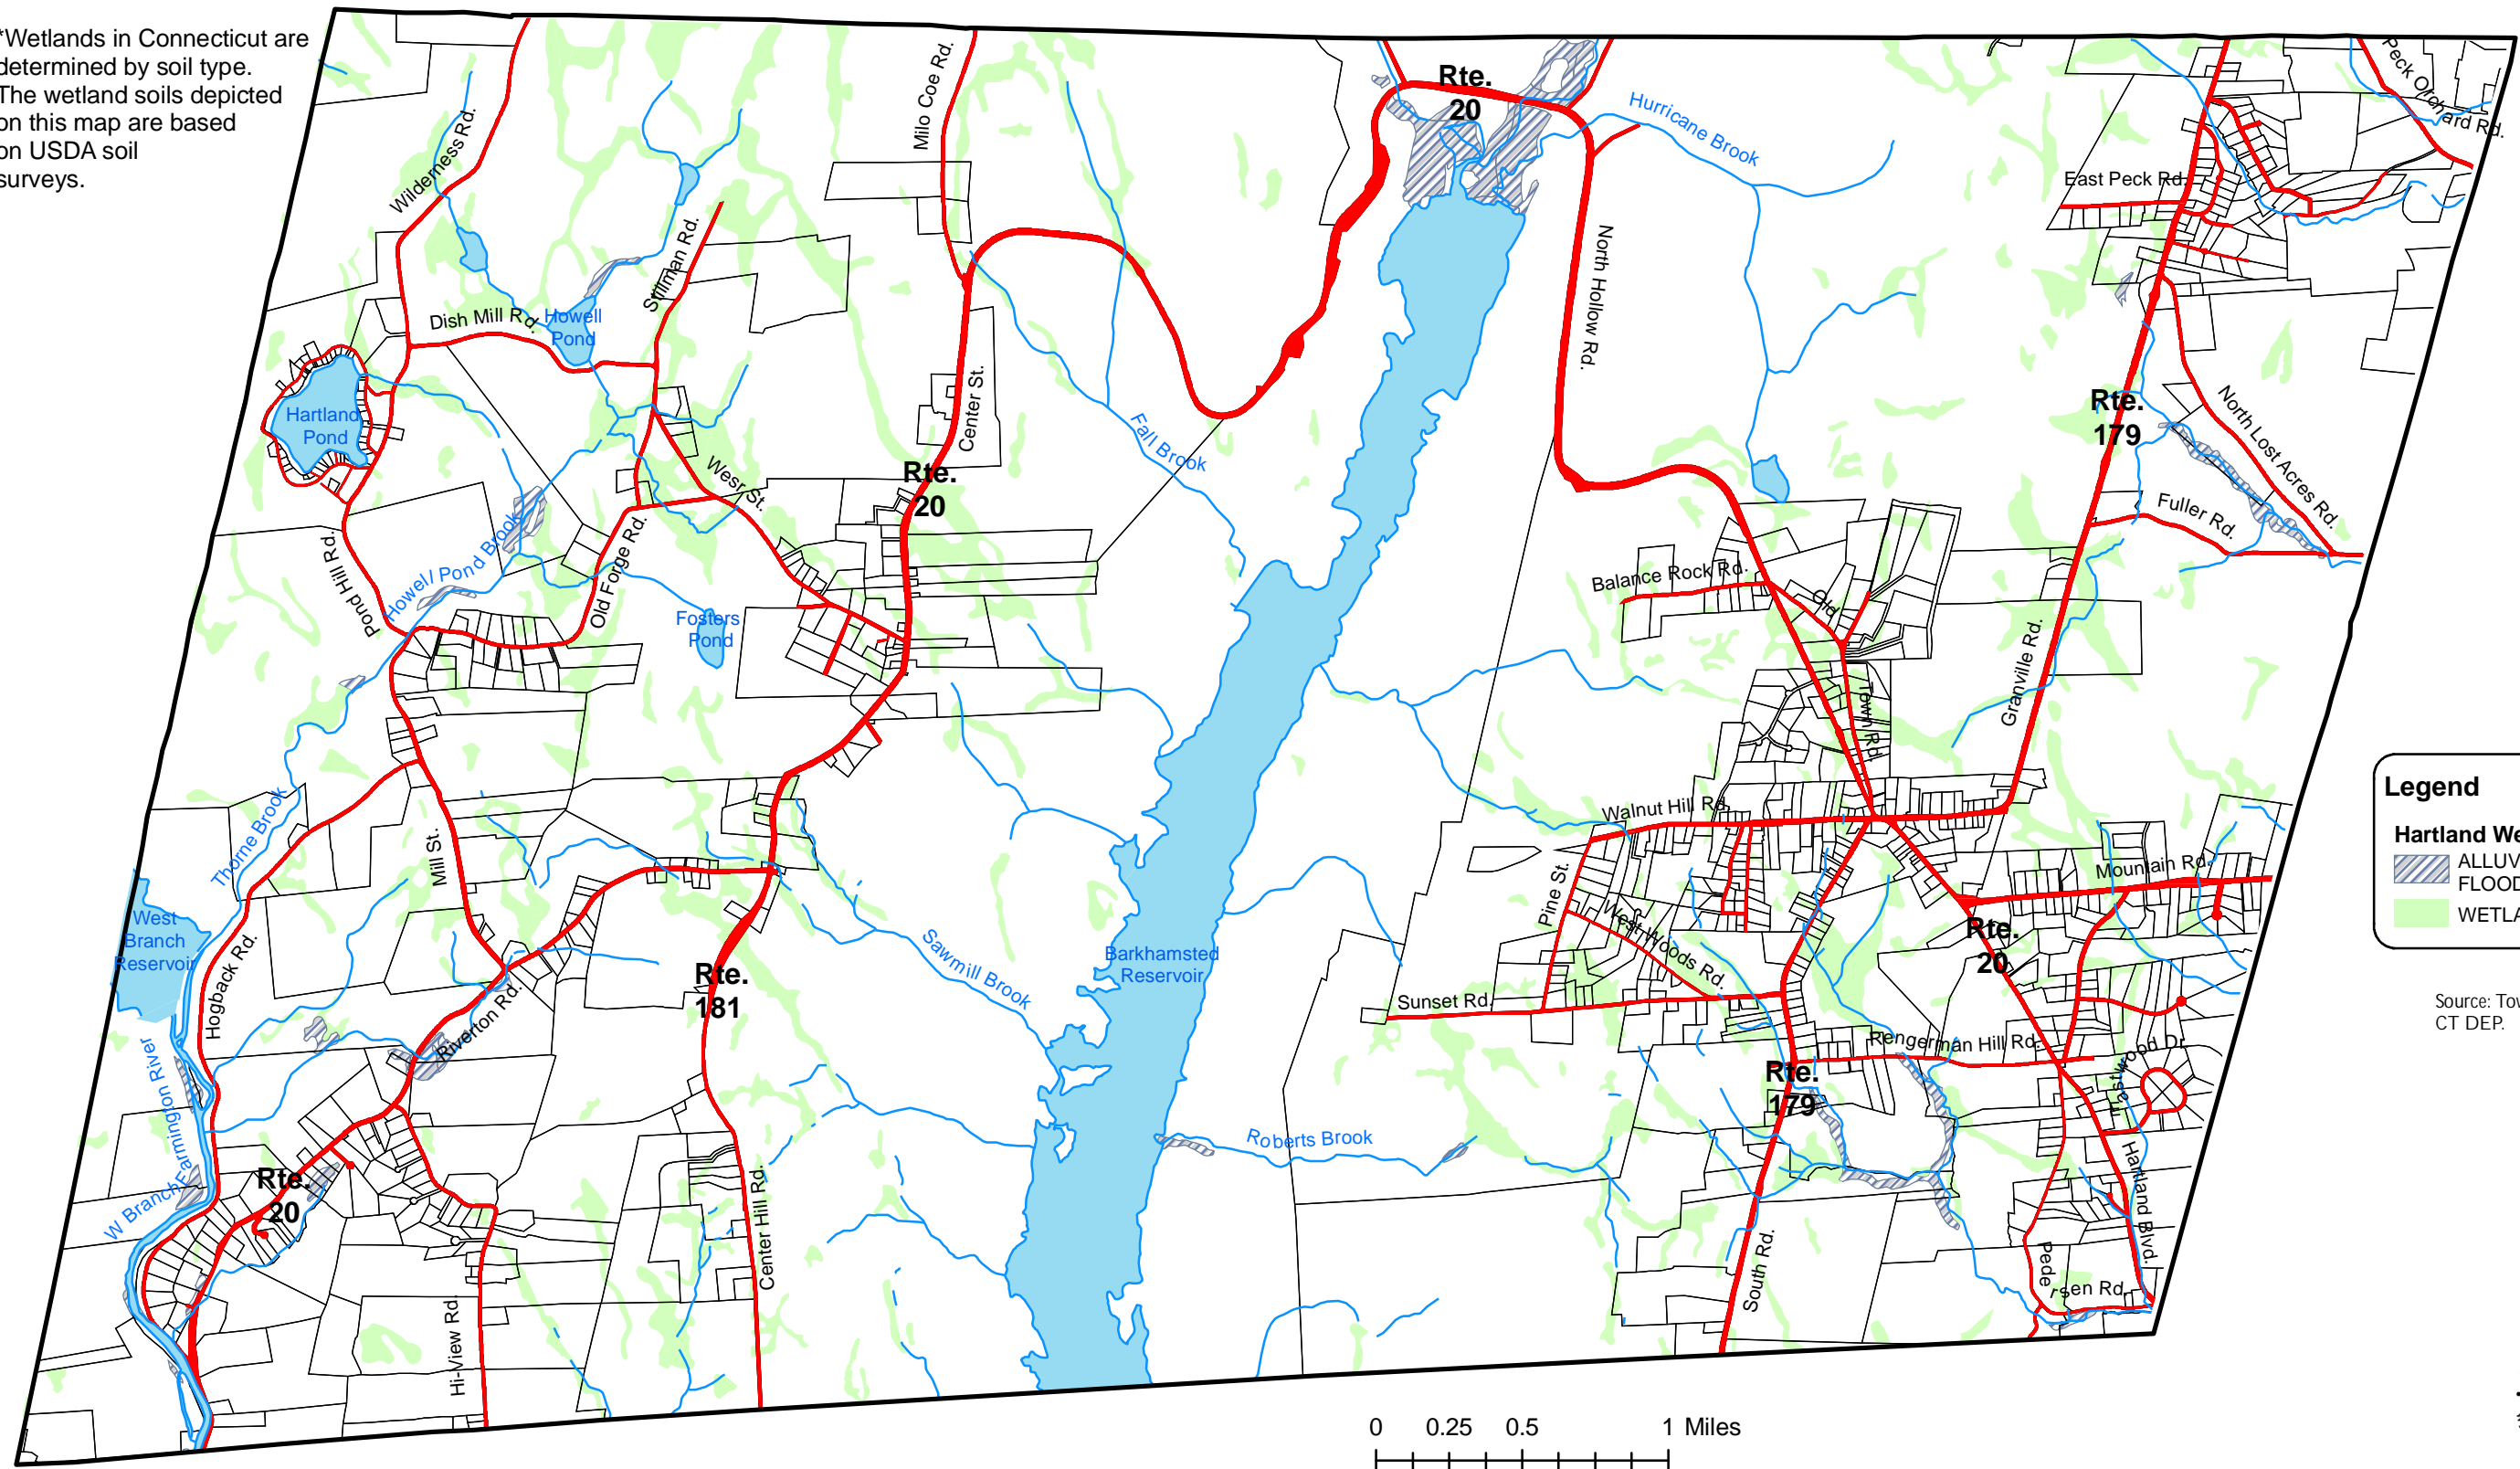

**TOWN OF HARTLAND, CT**  
 Natural Resources Inventory  
 Wetlands and Floodplains\*

\*Wetlands in Connecticut are determined by soil type. The wetland soils depicted on this map are based on USDA soil surveys.

**Legend**

**Hartland Wetland Soils**

-  ALLUVIAL AND FLOODPLAIN SOILS
-  WETLAND SOILS

Source: Town of Hartland; CT DEP.