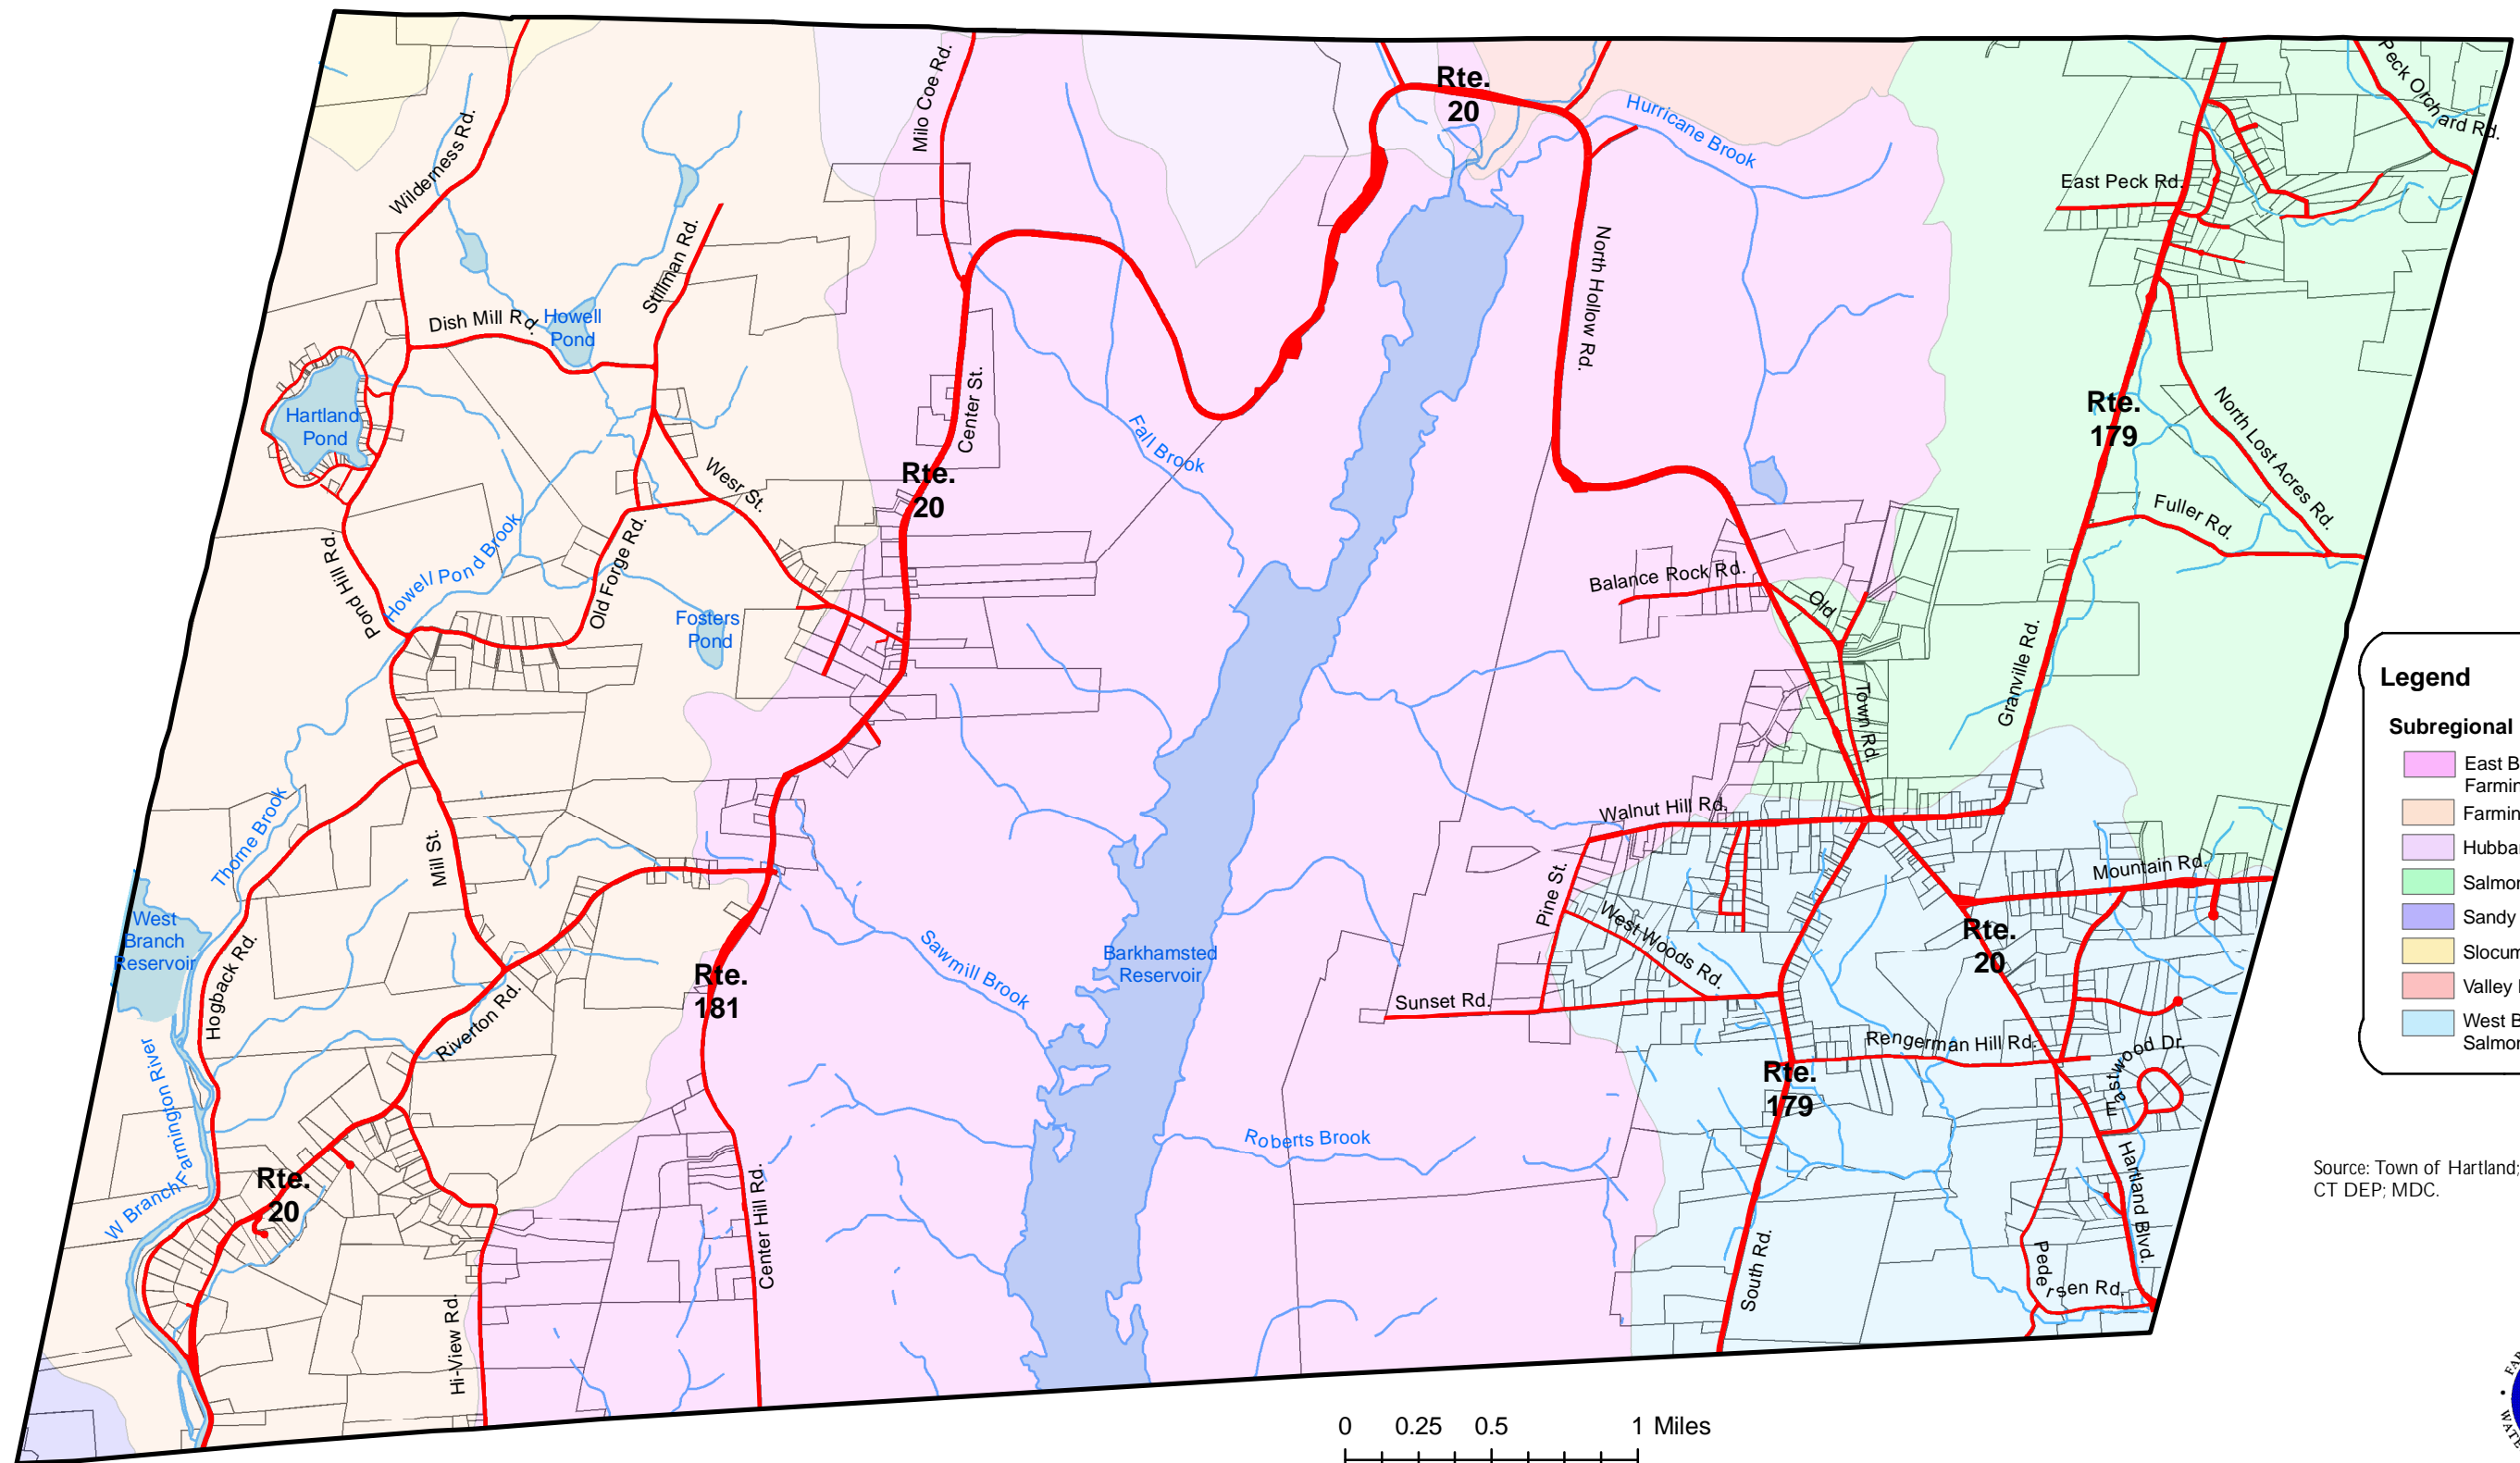

TOWN OF HARTLAND, CT
 Natural Resources Inventory
 Subregional Drainage Basins

Legend

Subregional Basins

- East Branch Farmington River
- Farmington River
- Hubbard Brook
- Salmon Brook
- Sandy Brook
- Slocum Brook
- Valley Brook
- West Branch Salmon Brook

Source: Town of Hartland;
 CT DEP; MDC.